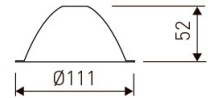

Dimensions

Product dimensions (mm)	185 x 185 x 149
Packing dimensions (mm)	195 x 195 x 159
Drilling hole (mm)	170 x 170

Scheme

Scheme

Product

Real power (W)	28
Real luminous flux (Lm)	2262
Luminous efficiency (Lm/W)	80,8
Beam angle (°)	30
Life time (h)	50000
IP	20
Electrical class insulation	Class 2
Operating temperature	from -20°C to 35°C
Electrical feeding	220..240V, 50/60Hz
Colour	Grey
Energy efficiency class	A

Pictograms

Photometry

Accessories

05/0458L/20

20° - Reflector.

Picture

Scheme

05/0458L/60