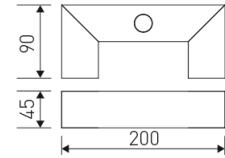

---

**Dimensions**

---

Product dimensions (mm)	200 x 90 x 45
-------------------------	---------------

---

---

**Scheme**

---

---

**Scheme**

---

---

**Product**

---

Real power (W)	2 x 1,9
Real luminous flux (Lm)	214
Luminous efficiency (Lm/W)	58
Beam angle (°)	2 x (9 x 36)
Life time (h)	50000
IP	20
IK	04
Electrical class insulation	Class 1
Operating temperature	from 5°C to 30°C
Electrical feeding	220..240V, 50/60Hz
Colour	White