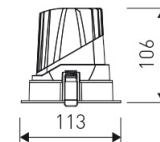

Dimensions

Product dimensions (mm)	Ø113 x 106
Net weight (g)	655
Gross weight (Kg)	0,735
Drilling hole (mm)	Ø 100

Scheme

Scheme

Round format fix downlight from the TROLL family Contract.

DESCRIPTION

Round format fix downlight from the TROLL family Contract setting an advanced and innovative thermal balance system through passive dissipation with stable colour temperature of 4000° K (neutral white) optimised to be used as general & accent lighting for commercial areas shop-windows and different indoor spaces. Designed for ceiling recessed installation. Luminaire body built in die-cast aluminium finished in white. Optical group is IP44 on the visible frontal area. Luminaire built-in an primary reflector made of high purity aluminium plus an antiglare secondary reflector. with an angle beam of 24°. Luminaire sets a 13 W LED source with CRI higher than 85 % and a chromatic dispersion lower than 3 SMCD. Luminaire UGR<19. Fixture has a luminous flux of 1300 Lm, with an efficiency of 83,9 Lm/W and a total consumption of 15,5 W. The average life for the luminaire is 50000 h (stabilised at a minimum flux of 70 % from the original). Luminaire built-in an auxiliary gear Dimmable 1-10V fed at 220-240V; 50/60 Hz.

Item code	11.1602.2043.33
Product type	IN
Category	Recessed Downlights
Family	Contract
Subfamily	Contract F
Materials	Luminaire body built in die-cast aluminium.
Optical system	Luminaire built-in a primary reflector made of high purity aluminium plus an antiglare secondary reflector..
Installation instructions	Luminaire designed for ceiling recessed installation.
Pictograms	  

Product

Real power (W)	15,5
Real luminous flux (Lm)	1300
U.G.R. (%)	< 19
Luminous efficiency (Lm/W)	83,9
Beam angle (°)	24
Life time (h)	50000
IP	44/20
Electrical class insulation	Class 2
Operating temperature	from -20° C to 35° C
Electrical feeding	220..240V, 50/60Hz
Colour	White
Energy efficiency class	A