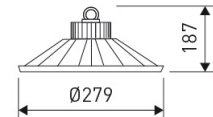

Dimensions

Product dimensions (mm)	ø279 x 187
Net weight (g)	4000
Gross weight (Kg)	4,7

Scheme

Scheme

Product

Real power (W)	100
Real luminous flux (Lm)	11583
Luminous efficiency (Lm/W)	115,8
Beam angle (°)	120
Life time (h)	50000
IP	65
IK	06
Electrical class insulation	Class 1
Operating temperature	from -20°C to 40°C
Electrical feeding	220..240V, 50/60Hz
Colour	Grey
Energy efficiency class	A+

Control gear

Control gear included	Yes
Control gear	1-10V Dimmable Electronic Control Gear
Factor de potencia	0,99

Light source

Light source included	Yes
Light source	Led
Nominal power (W)	90
Nominal luminous flux (Lm)	12500
Average life time (h)	50000
Colour temperature (K)	4000
Colour consistency (SDCM)	3
CRI	80