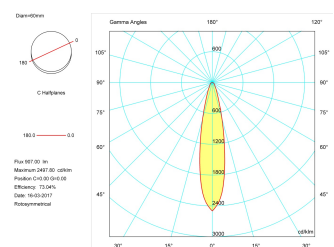

Product

Real power (W)	8
Real luminous flux (Lm)	907
Luminous efficiency (Lm/W)	113,4
Beam angle (°)	24
Life time (h)	50000
IP	20
Electrical class insulation	Class 1
Operating temperature	from -20°C to 35°C
Electrical feeding	220..240V, 50/60Hz
Colour	Ceramic white
Energy efficiency class	A+

Control gear

Control gear included	Yes
Control gear	Electronic Control Gear
Factor de potencia	0,99

Light source

Light source included	Yes
Light source	Led
Nominal power (W)	7
Nominal luminous flux (Lm)	1000
Colour temperature (K)	4000
Colour consistency (SDCM)	3
CRI	90

Photometry

Photometry

Accessories

11.1645.0001.63

On-Off base area

11.1645.0002.63

On-Off half-surface area.