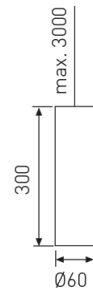

Dimensions

Product dimensions (mm)	ø60 x 300
Net weight (g)	1000

Scheme

Scheme

Decorative and minimalist luminaire with neutral aesthetic from the TROLL family Tubular LED.

DESCRIPTION

Decorative and minimalist luminaire with neutral aesthetic from the TROLL family Tubular LED setting an advanced and innovative thermal balance system through passive dissipation with stable colour temperature of 4000° K (neutral white) optimised to be used as general lighting of commercial or domestic areas, as well as contract spaces where aesthetic and design were a relevant requirement. Designed for Ceiling suspended installation. Luminaire body built in extruded aluminium finished in white with black interior Luminaire built-in a high purity aluminium reflector with tempered protection glass with an angle beam of 24°. Luminaire sets a 7 W LED source with CRI higher than 85 % and a chromatic dispersion lower than 3 SMCD. Fixture has a luminous flux of 907 Lm, with an efficiency of 113,4 Lm/W and a total consumption of 8 W. The average life for the luminaire is 50000 h (stabilised at a minimum flux of 70 % from the original). Luminaire built-in an auxiliary gear ON/OFF fed at 220-240V; 50/60 Hz.

Product

Real power (W)	8
Real luminous flux (Lm)	907
Luminous efficiency (Lm/W)	113,4
Beam angle (°)	24
Life time (h)	50000
IP	20
Electrical class insulation	Class 1
Operating temperature	from -20°C to 35°C
Electrical feeding	220..240V, 50/60Hz
Colour	Ceramic white
Energy efficiency class	A+

Control gear

Control gear included	Yes
Control gear	Electronic Control Gear
Factor de potencia	0,99

Light source

Light source included	Yes
Light source	Led
Nominal power (W)	7
Nominal luminous flux (Lm)	1000
Colour temperature (K)	4000
Colour consistency (SDCM)	3
CRI	90